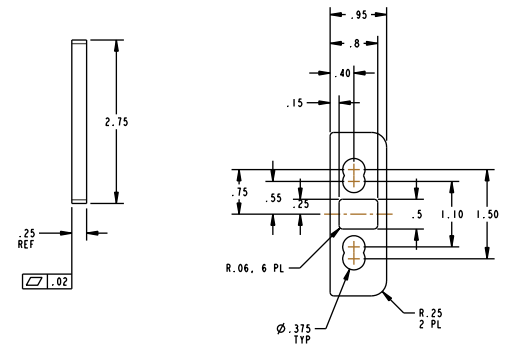

GB4 Glass Bead Kit

The GB4 glass bead kit is used as a 1/4" shim for flush doors with light kit moldings. The GB4 is for use with the Advantex 21 Series Top Rod Only Surface Vertical Rod Exit Device at a 7-foot height.

Included in this kit:

- 1x- 101517
- 1x- 101516
- 1x- 101368
- 1x- 104688

101368

101517

104688

101516

Detex Corporation
 302 Detex Drive
 New Braunfels, Texas 78130-3045 USA
 PH. (830) 629-2900
 (800) 729-3839
 FAX (800) 653-3839
<http://www.detex.com>
 USA Sales:
marketing@detex.com
 International Sales:
export@detex.com