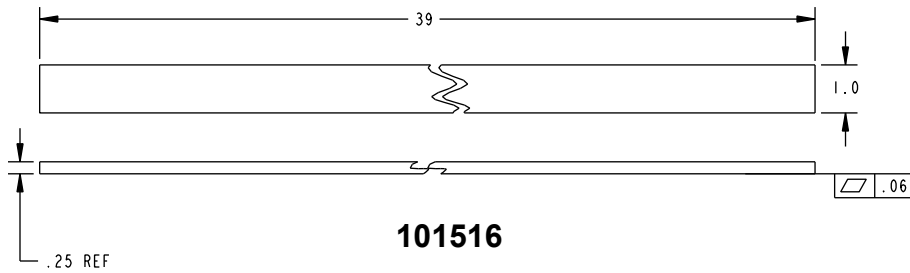

Glass Bead Kit For EC2 Endcap

Included in this kit:

- 1x- 101517
- 1x- 101516
- 1x- 101368
- 1x- 104688

101516

Detex Corporation
302 Detex Drive
New Braunfels, Texas 78130-3045 USA
PH. (830) 629-2900
(800) 729-3839
FAX (800) 653-3839
<http://www.detex.com>
USA Sales:
marketing@detex.com
International Sales:
export@detex.com

Cancer & Reproductive Harm - www.detex.com/prop65