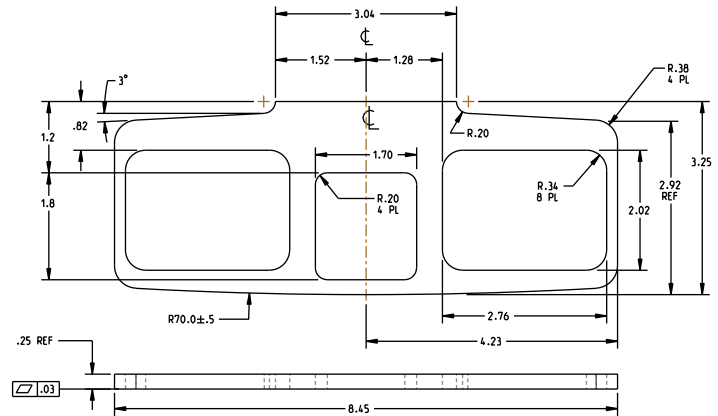

GB4 Glass Bead Kit

The GB4 glass bead kit is used as a 1/4" shim for flush doors with light kit moldings. The GB4 is for use with the Advantex 21 Series Top Rod Only Surface Vertical Rod Exit Device at a 7-foot height.

Glass Bead Kit For EC1 Endcap

Included in this kit:

- 1x- 101517
- 1x- 101516
- 1x- 101368
- 1x- 101369

101368

101517

101369

101516

Glass Bead Kit For EC2 Endcap