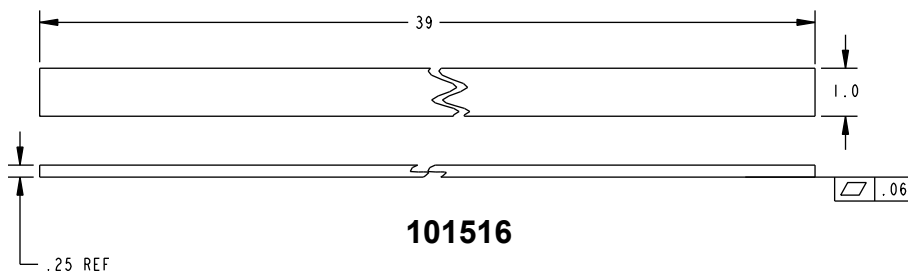

GB4 Glass Bead Kit

The GB4 glass bead kit is used as a 1/4" shim for flush doors with light kit moldings. The GB4 is for use with the Advantex 21 Series Top Rod Only Surface Vertical Rod Exit Device at a 7-foot height.

Glass Bead Kit For EC1 Endcap

Included in this kit:

- 1x- 101517
- 1x- 101516
- 1x- 101368
- 1x- 101369

101368

101517

101369

101516

Glass Bead Kit For EC2 Endcap