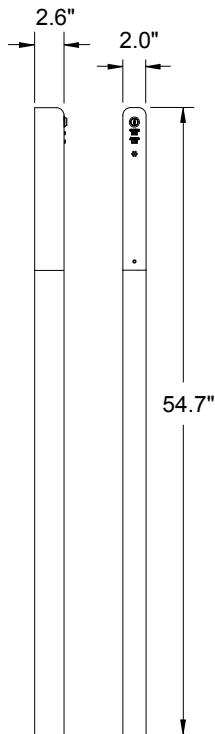

### Electrical Options

- MS-1039 Magnetic Door Contacts (optional)
- 80-800 Power Supply (12VDC option)

### Dimensions