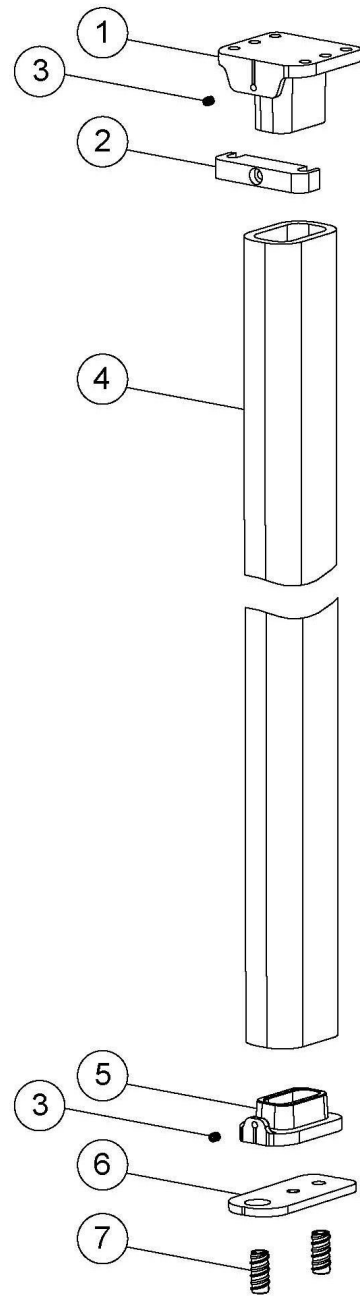

90 SERIES

H90R / H90R5 Parts List

Item	Order Part#	Description	Price
1	106079	Top fitting, Hurricane Mullion, H90R5	\$60.00
	106092	Top fitting, Hurricane Mullion, H90R	\$49.00
2	106074	Frame spacer block	\$47.00
3	106087	Set screw, 1/4-20 x 5/16, SS	\$0.57
4	106075-1	Mullion Channel, H90R5 7 foot	\$502.00
	106075-4	Mullion Channel, H90R5 7 foot, 230X prep	\$683.00
	106076-1	Mullion Channel, H90R 7 foot	\$293.00
	106076-2	Mullion Channel, H90R 8 foot	\$306.00
5	106078	Base fitting, Hurricane Mullion, H90R5	\$44.00
	106091	Base fitting, Hurricane Mullion, H90R	\$47.00
6	106093	Mullion base affixment plate	\$24.00
7	106071-2	Concrete floor anchor, 3/8 diameter	\$6.30