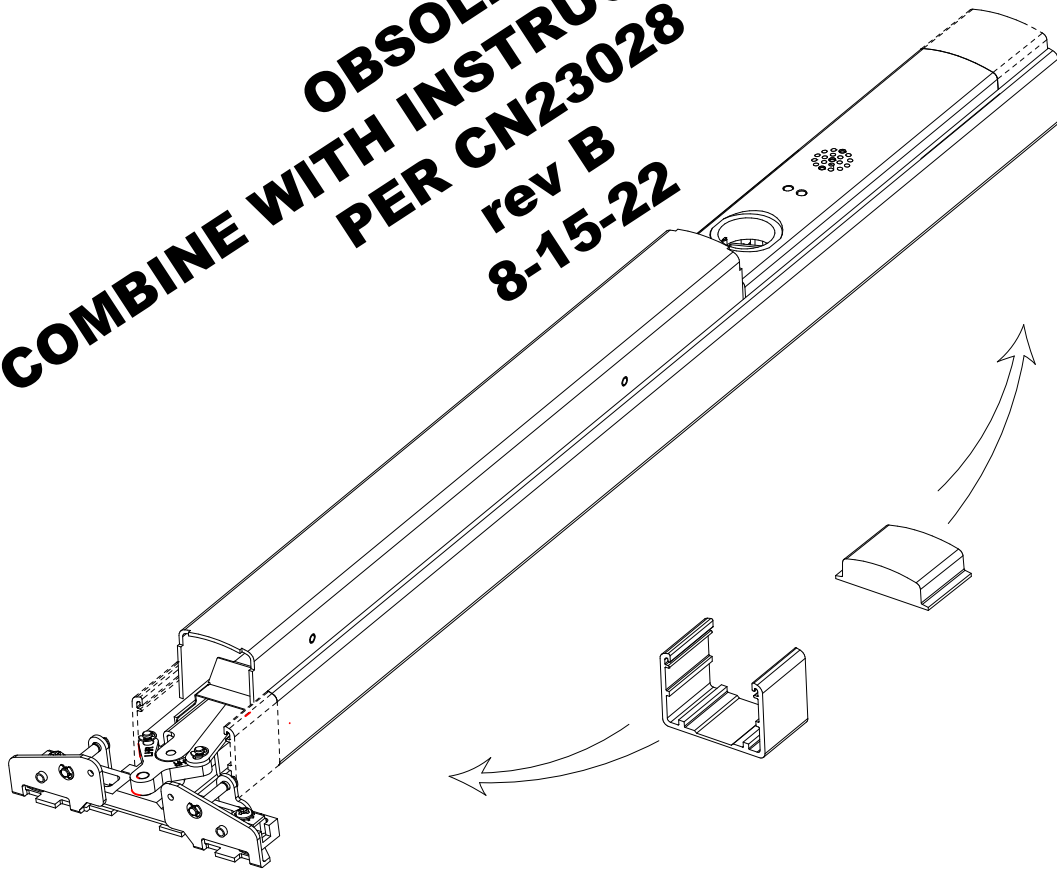

Detex Corporation, 302 Detex Drive, New Braunfels, Texas 78130-3045
(830)629-2900 / 1-800-729-3839 / Fax (830)620-6711
E-MAIL: detex@detex.com INTERNET: www.detex.com

INSTALLATION INSTRUCTIONS FOR NARROW STILE SVR DOOR KIT - DETEX VALUE SERIES™

OBSOLETE

**OBSOLETE
COMBINE WITH INSTRUCTION 101278
PER CN23028
rev B
8-15-22**

Narrow Stile SVR Door Kit Installation

NSK Kit 104750